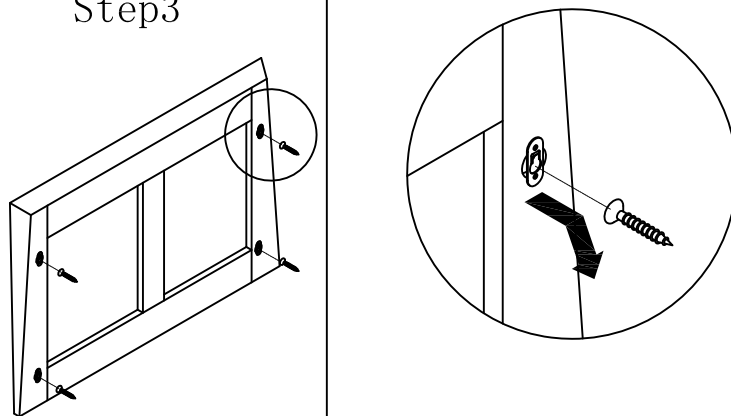

## Hardware

No.	Draw	Qty
A		4 PCS
B		4 PCS

Step1

Step2

Step3

Finished

Description:

Mirror

Size:

1200x70x650mm

Tools: