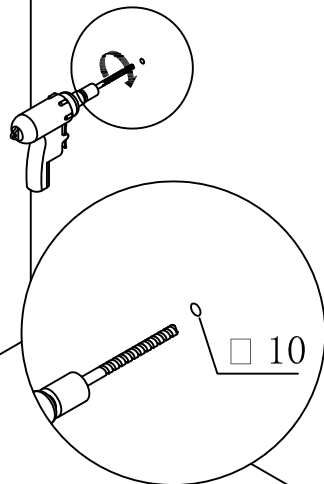

Item No. : 500410-48S

## Hardware

No.	Draw	Qty
A		2 PCS
B		2 PCS
C		2 PCS

Step1

Step2

Step3

Step4

Finished

Description:  
Main Cabinet  
Size:  
1200x460x830mm

Size:

1200x70x650mm

Tools: